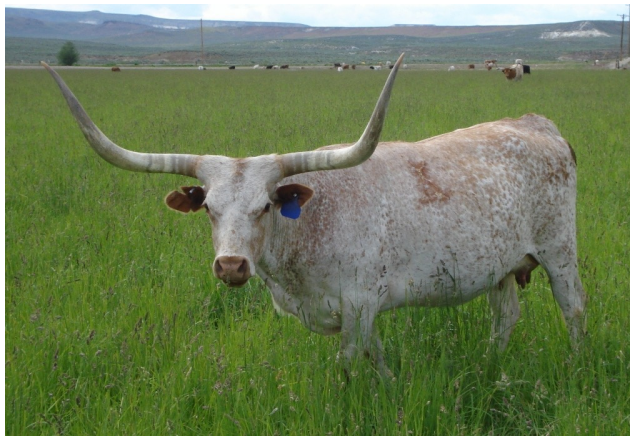

DONNA DODE RK64

Date of Birth: 07/10/2001
Registration 1: 205628
Breeder: Robert R. King
Owner: Alexandra Dees

Courtesy of CR Ranches

TTT: 52.8750 on 06/30/2017

DODE GRAVES FM962

WELFARE RG921

MR. GRAVES

Classic Gem FM 225

MR. GRAVES

CLASSEY BELLE FM568

MISS PAULINE RG935

MONARCH DESPERADO
FM110

ACE'S DAYTON DESPERADO

MONARCH'S GLIMMER FM798

LONNA GRAVES RK25

K EL PRESIDENTE 500